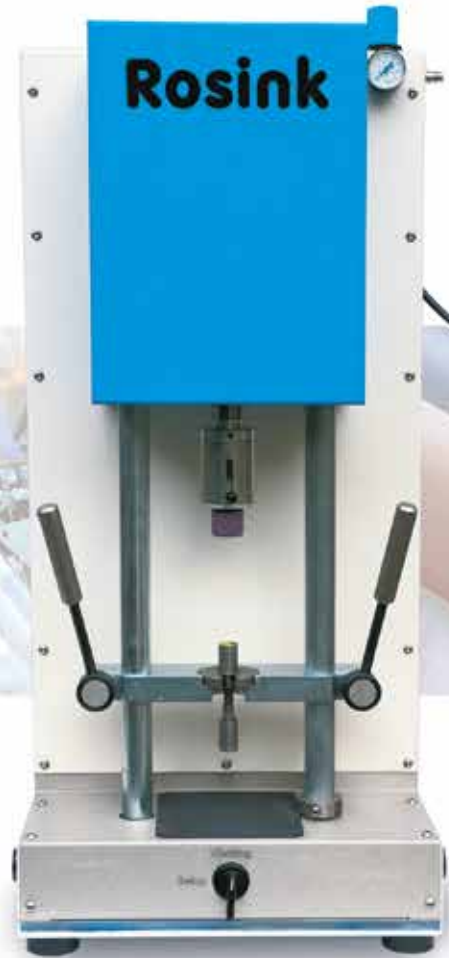

Rosink offers 2 machines for cot mounting and removing. The AZ11 H is the universal hydraulic press and the RCM-P the smaller pneumatic press. Both machines are important for accurate and safe working.

Rosink

Cot Mounting AZ 11 H