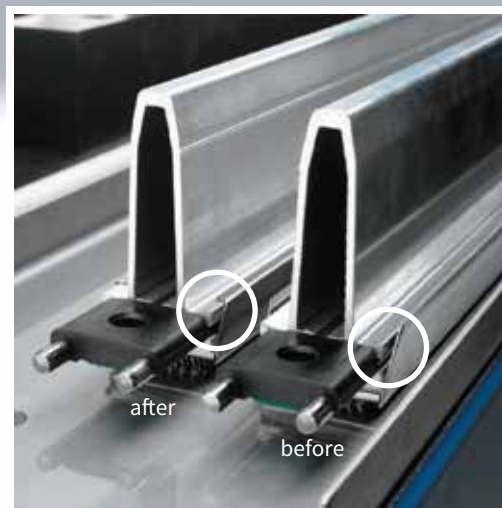

Premium service machines for your card room workshop are available at Rosink. For revolving flats Rosink offers accurate and safe Flat Mounting RFM and Flat Stripping RFS. Both machines are modern and easy to operate.

Rosink

Flat Mounting RFM

Flat Stripping RFS